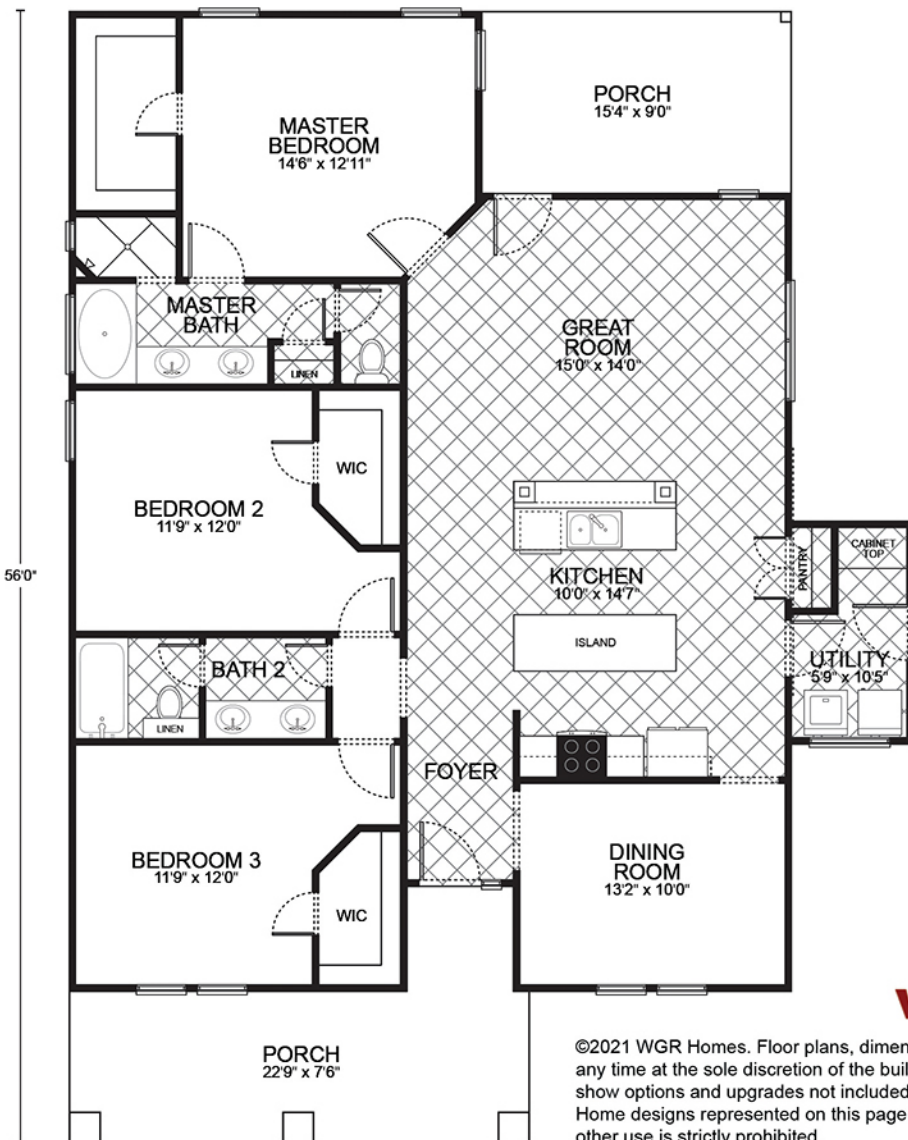

Got Land? Let's Build!

41'9 1/2"

APPROXIMATE FOOTAGES:

LIVING AREA:	1635 SQ. FT.
FRONT PORCH:	198 SQ. FT.
BACK PORCH:	138 SQ. FT.
TOTAL UNDER ROOF:	1971 SQ. FT.

www.WGRHomes.com

©2021 WGR Homes. Floor plans, dimensions, or any other information shown in this advertisement is subject to change at any time at the sole discretion of the builder. Specifications may vary from one WGR Homes location to another. Illustrations show options and upgrades not included in base price. Colors shown in illustrations may not match actual colors available. Home designs represented on this page are property of WGR Homes and are intended for demonstration purposes only. Any other use is strictly prohibited.